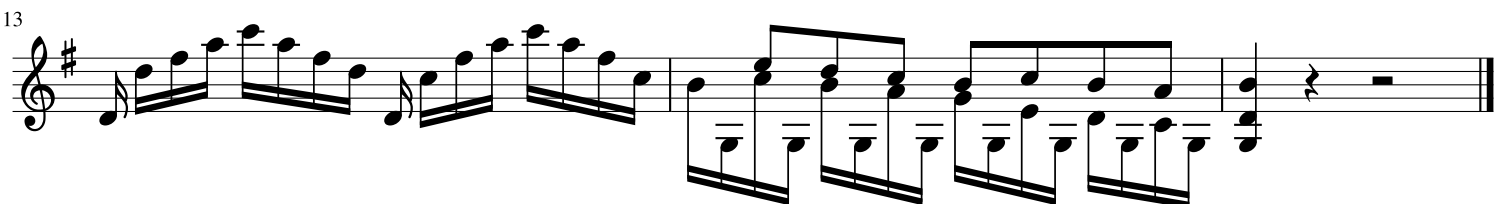

# Solfeggio in G major for solo violin

Wq 117:22 \*

C. P. E. Bach  
trans. Benjamin Shute

\* Originally in A major for keyboard