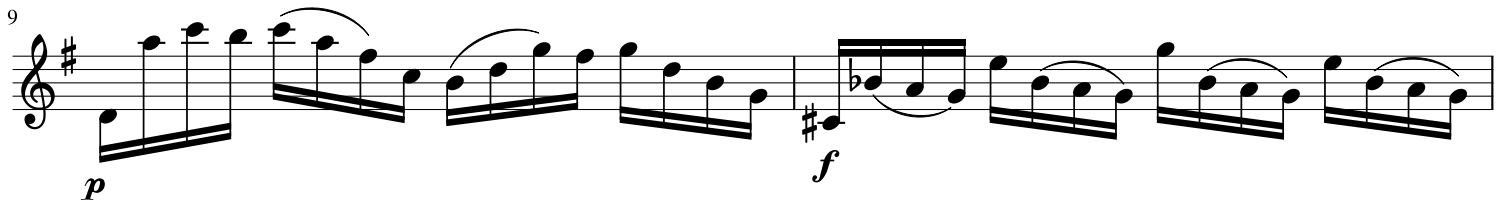

# Solfeggio in G major for solo violin

Wq 117:22 \*

C. P. E. Bach  
trans. Benjamin Shute

\* Originally in A major for keyboard