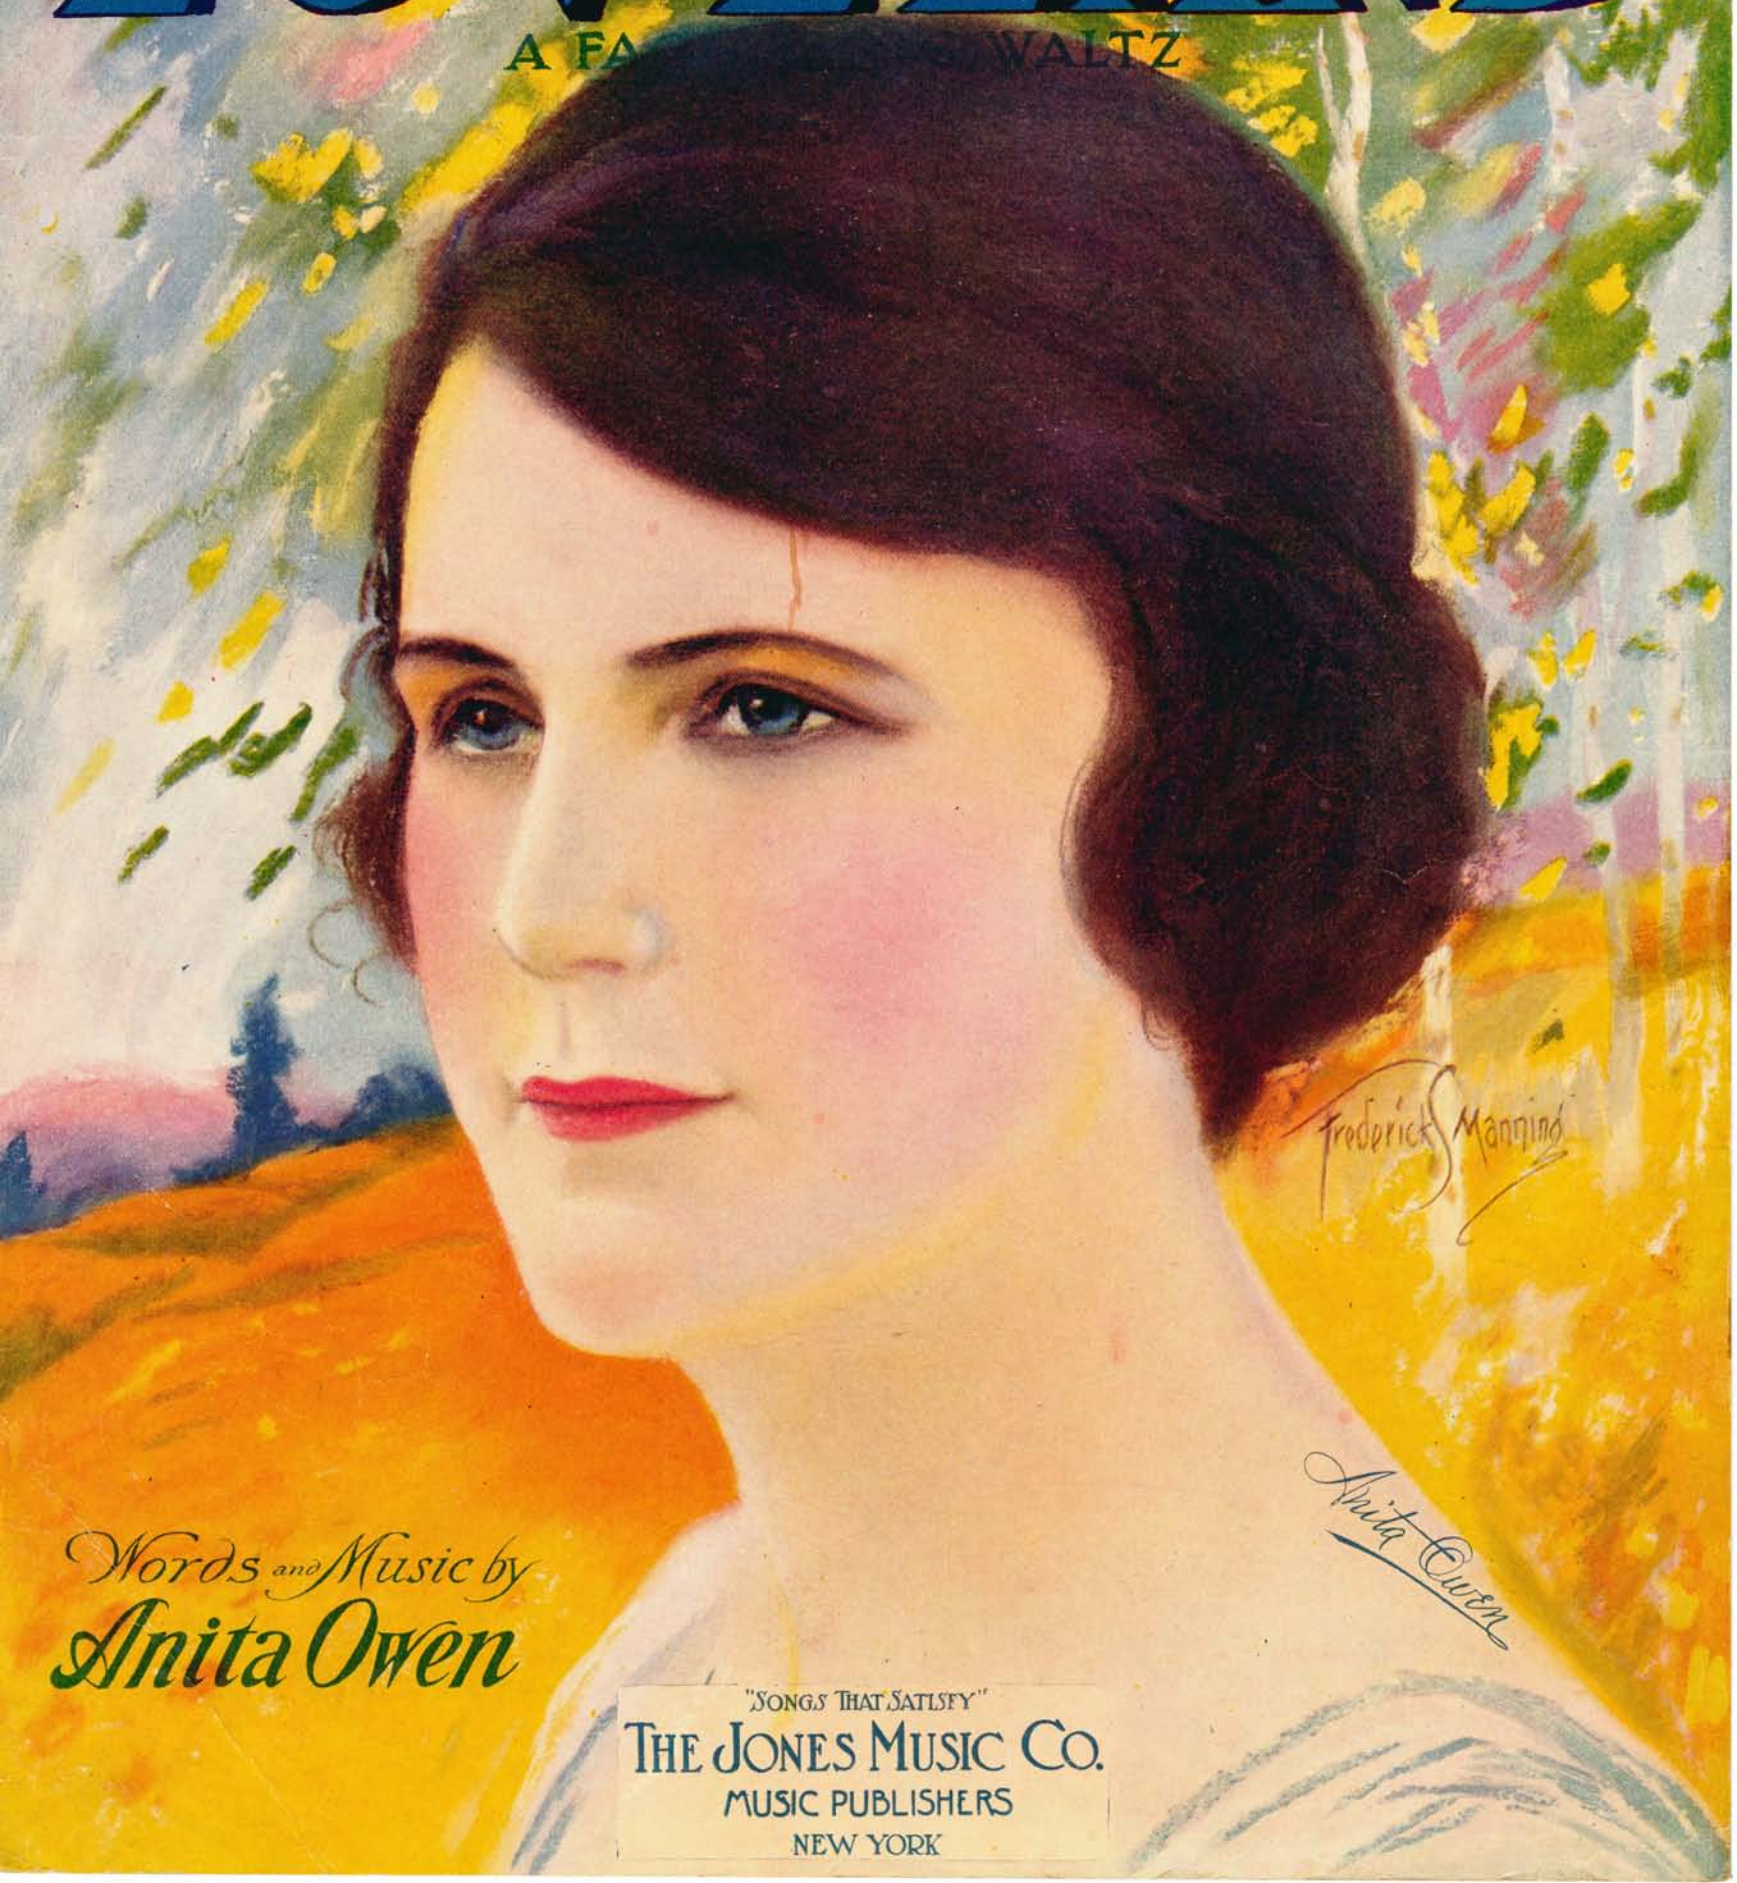

WANDER WITH ME TO LOVELAND

A FAVORITE WALTZ

*Words and Music by
Anita Owen*

"SONGS THAT SATISFY"
THE JONES MUSIC CO.
MUSIC PUBLISHERS
NEW YORK

Wander With Me To Loveland

Waltz Song

Words & Music
By ANITA OWEN

Waltz tempo

There is a land that I know, Where I would love to go,
Life is a beau-ti-ful dream When love's the on-ly theme,

The first system of the song is in 3/4 time, marked 'Waltz tempo'. The vocal line is in the treble clef, and the piano accompaniment is in the grand staff. The lyrics are: 'There is a land that I know, / Life is a beau-ti-ful dream / Where I would love to go, / When love's the on-ly theme,'. The piano part features a waltz rhythm with chords in the right hand and a bass line in the left hand.

ART PANEL NOW READY

ANITA OWEN the worlds most popular WOMAN COMPOSER has given us PERMISSION to offer HER ART PANEL 9 x 12 produced in EXQUISITE COLORS featuring her famous Prayer-Poem "MAKE ME KIND" and including her PORTRAIT and fac-simile of her AUTOGRAPH. This Panel having a \$1.00 ART VALUE we will send to you 30 cents post paid.